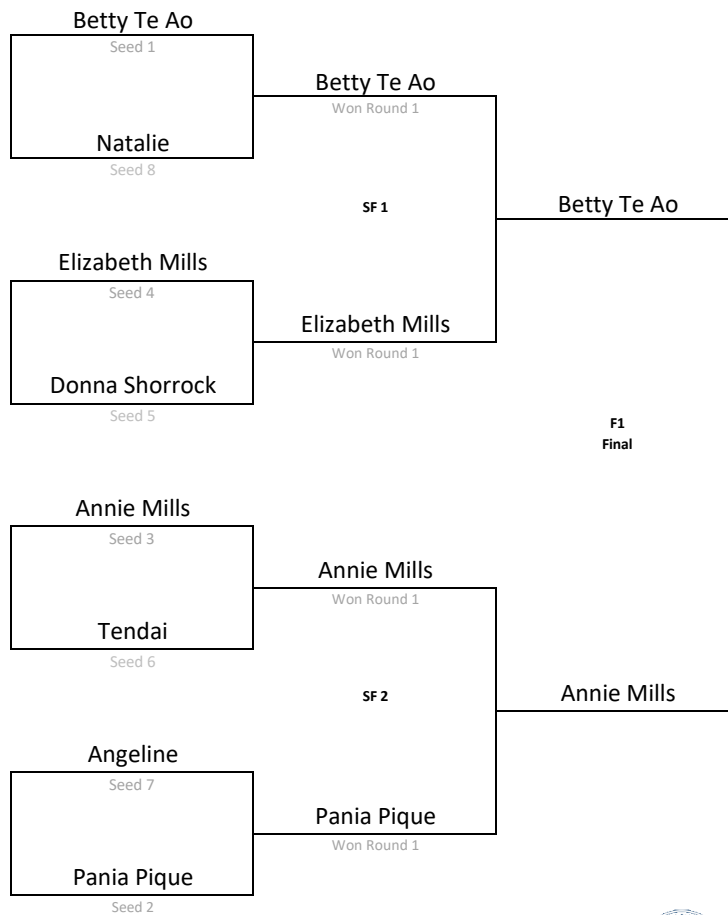

# PAPAKURA TENNIS CLUB WOMENS DOUBLES CHAMPS 2017

Round Rounds First to 9 - Final Round Best of 3 Sets with last Set a Super Tie Break

WINNER      ROUND ROBIN GAMES FOR PLATE      ROUND 1      SEMS      FINAL      WINNER

Donna Shorrock  
**Plate Winner**

Natalie	0
Donna Shorrock	9
Donna Shorrock	9
Angeline	3
Natalie	9
Angeline	7

- Seedings**
- 1 - Betty Te Ao
  - 2 - Pania Pique
  - 3 - Annie Mills
  - 4 - Elizabeth Mills